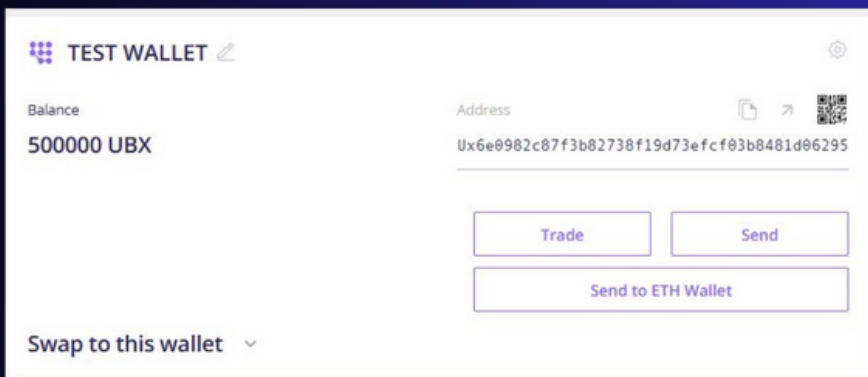

### Confirm Withdrawal

To prevent malicious attacks, ensure your withdrawal information is correct. The information on the picture should have a uniform font, color, and pattern.

Withdrawal: 500000 UBX  
Withdraw To: 0x54854296d9f5128476771798cfa4dfedb3335f17  
Network: ERC20  
Withdraw Safety Phrase: You can also add a withdraw safety phrase to this image from account settings.

9

Enter your trading pin, this stage will also ask for your to enter a pin number sent to your mobile device.

### Security Verification

Trading Password :

SMS Verification Code :

[Cannot receive SMS?](#)

PLEASE WAIT UP TO 45 MINS FOR IT TO SHOW IN YOUR UBX WALLET ON UBIKIRI.

YOUR UBX TOKENS ARE NOW IN YOUR UBX WALLET OF CHOICE IN NATIVE FORM.