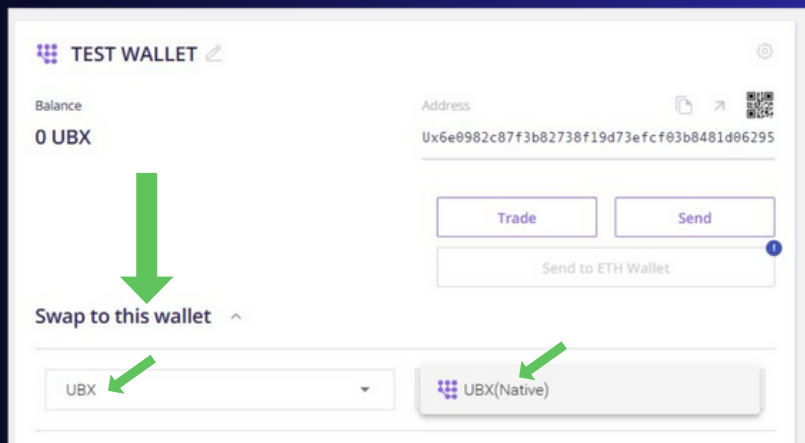

**Swapping Your UBX ERC20  
to UBX Native.**

# Log Into Your Kucoin Account

- 1 Click on "Withdraw".

- 2 Go to your ubx wallet, and select the "swap to this wallet" function.

- 3** You will be met with the following screen. please read carefully, and when your happy, press the "ok" button.