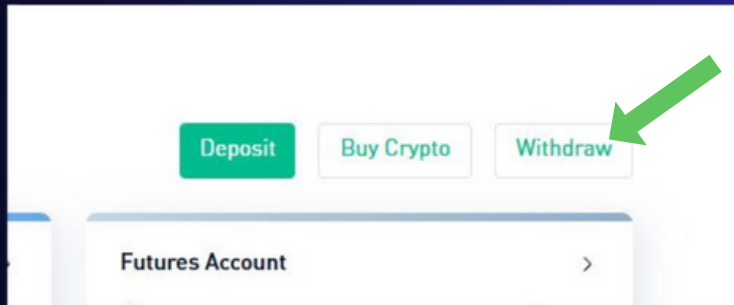

**Swapping Your UBX ERC20  
to UBX Native.**

# Log Into Your Kucoin Account

- 1 Click on "Withdraw".

- 2 Go to your ubx wallet, and select the "swap to this wallet" function.

- 3** You will be met with the following screen. please read carefully, and when your happy, press the "ok" button.