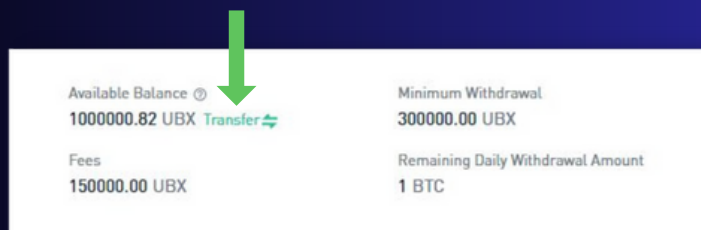

1. **5** IMPORTANT: PLEASE ENSURE YOUR UBX ARE IN THE MAIN ACCOUNT TO ENABLE YOU TO WITHDRAW!

If not, please transfer them to your main account.