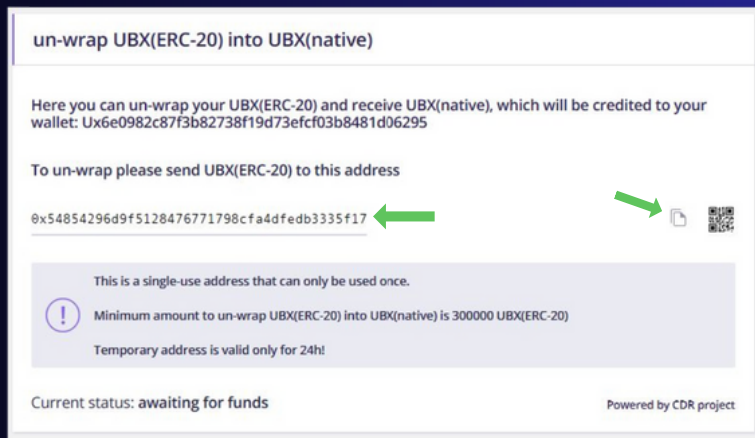

**Swapping Your UBX ERC20  
to UBX Native.**

# Log Into Your Kucoin Account

- 1 Click on "Withdraw".

- 2 Go to your ubx wallet, and select the "swap to this wallet" function.

- 3** You will be met with the following screen. please read carefully, and when your happy, press the "ok" button.

- 4** Next step is to copy this one time (valid for 24 hours) withdraw address to the kucoin withdraw field.

- 5** IMPORTANT: PLEASE ENSURE YOUR UBX ARE IN THE MAIN ACCOUNT TO ENABLE YOU TO WITHDRAW!

If not, please transfer them to your main account.